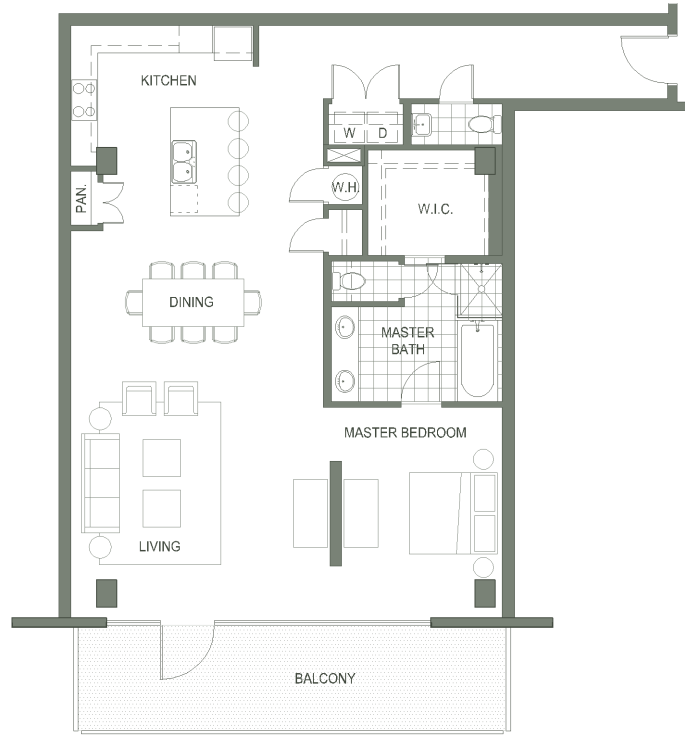

THIRTY | THIRTY

B R Y A N

UNIT 209 | SECOND LEVEL

1 BEDROOMS, 1.5 BATHS
VIEW *_fair park*

INTERIOR.....1,512 SQ FT
BALCONY.....248 SQ FT
STORAGE.....205 SQ FT
TOTAL.....1,965 SQ FT

UNIT 311 | THIRD LEVEL

1 BEDROOMS, 1.5 BATHS
VIEW *_fair park*

INTERIOR.....1,512 SQ FT
BALCONY.....248 SQ FT
STORAGE.....202 SQ FT
TOTAL.....1,962 SQ FT

UNIT 411 | FOURTH LEVEL

1 BEDROOMS, 1.5 BATHS
VIEW *_fair park*

INTERIOR.....1,512 SQ FT
BALCONY.....248 SQ FT
STORAGE.....202 SQ FT
TOTAL.....1,962 SQ FT