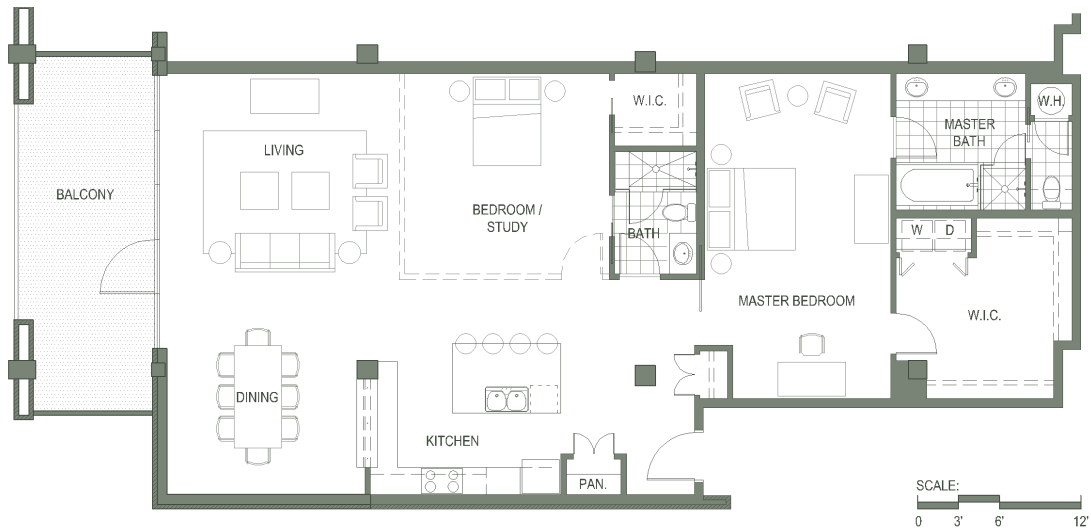

## UNIT 104 | FIRST LEVEL

2 BEDROOMS, 2 BATHS

*VIEW\_downtown*

INTERIOR.....	1,980 SQ FT
BALCONY.....	250 SQ FT
STORAGE.....	195 SQ FT
TOTAL.....	2,425 SQ FT